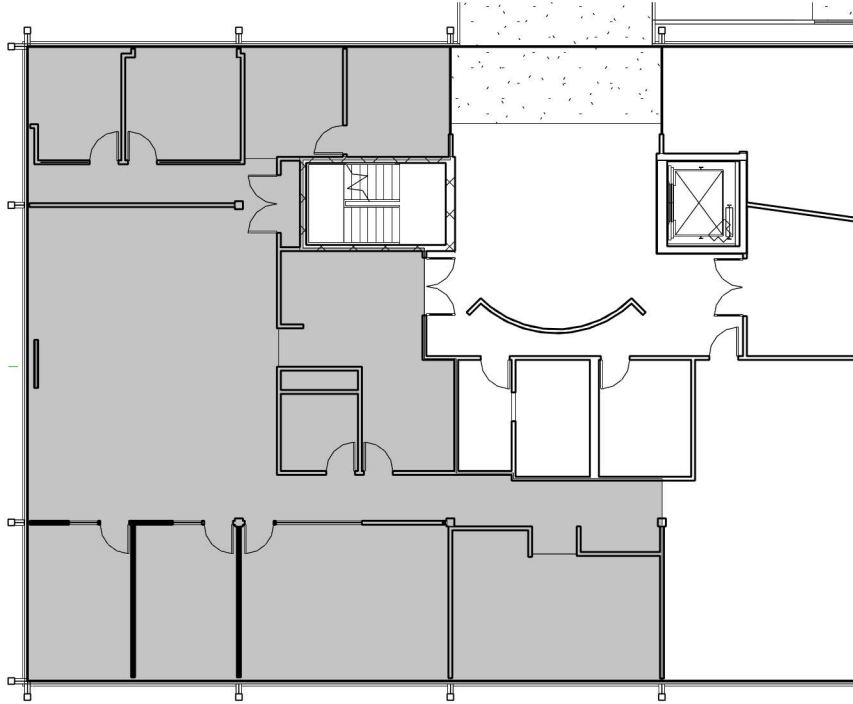

# ONE16 Washington Avenue

---

**EXISTING CONDITIONS**

**FIRST FLOOR**

**3,208 SF USABLE**

**KEY PLAN**

**CANDID GROUP**   
Real Estate Development, Management & Brokerage

[www.candidgroup.com](http://www.candidgroup.com)  
For Leasing Information Please call (203) 239-5991