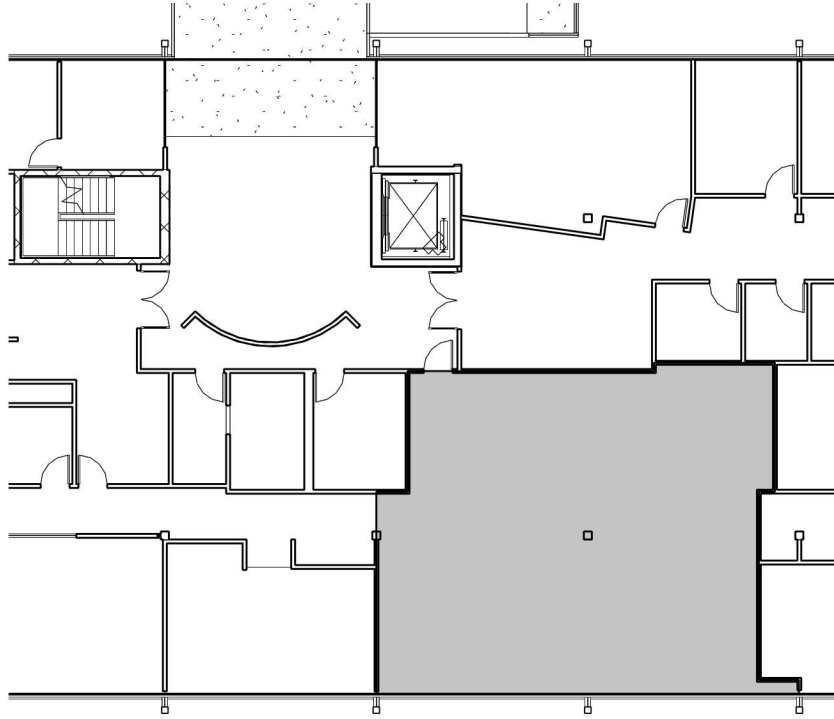

ONE16 Washington Avenue

EXISTING CONDITIONS

FIRST FLOOR

1,335 SF USABLE

KEY PLAN

ONE16 Washington Avenue

EXISTING CONDITIONS