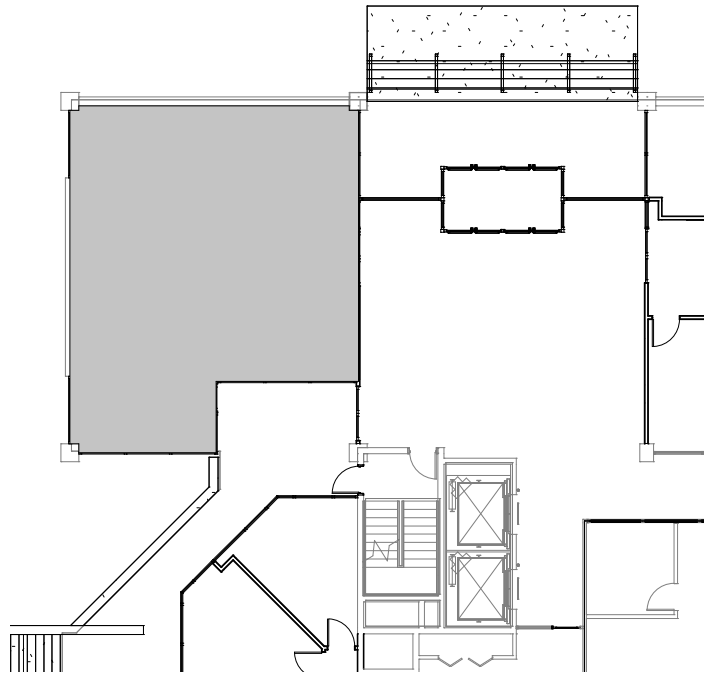

ONE27 Washington Avenue

EXISTING CONDITIONS

FIRST FLOOR

1,106 SF USABLE

KEY PLAN

CANDID GROUP
Real Estate Development, Management & Brokerage

www.candidgroup.com
For Leasing Information Please call (203) 239-5991