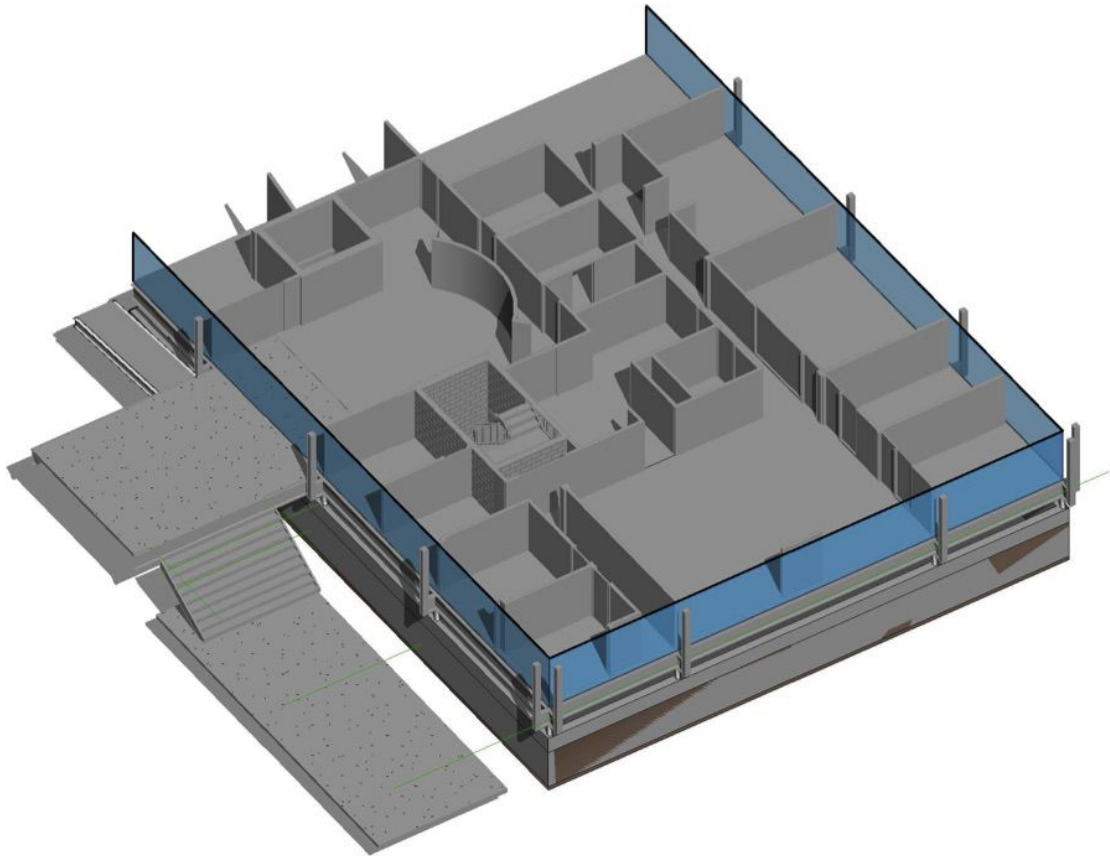

ONE16 Washington Avenue

EXISTING CONDITIONS

FIRST FLOOR

1,335 SF USABLE

KEY PLAN

www.candidgroup.com
For Leasing Information Please call (203) 239-5991

ONE16 Washington Avenue

EXISTING CONDITIONS

CANDID GROUP 
Real Estate Development, Management & Brokerage

www.candidgroup.com
For Leasing Information Please call (203) 239-5991

ONE16 Washington Avenue

EXISTING CONDITIONS

FIRST FLOOR

4,542 SF USABLE

KEY PLAN

www.candidgroup.com
For Leasing Information Please call (203) 239-5991

ONE16 Washington Avenue

EXISTING CONDITIONS

ONE16 Washington Avenue

EXISTING CONDITIONS

FIRST FLOOR

3,208 SF USABLE

KEY PLAN