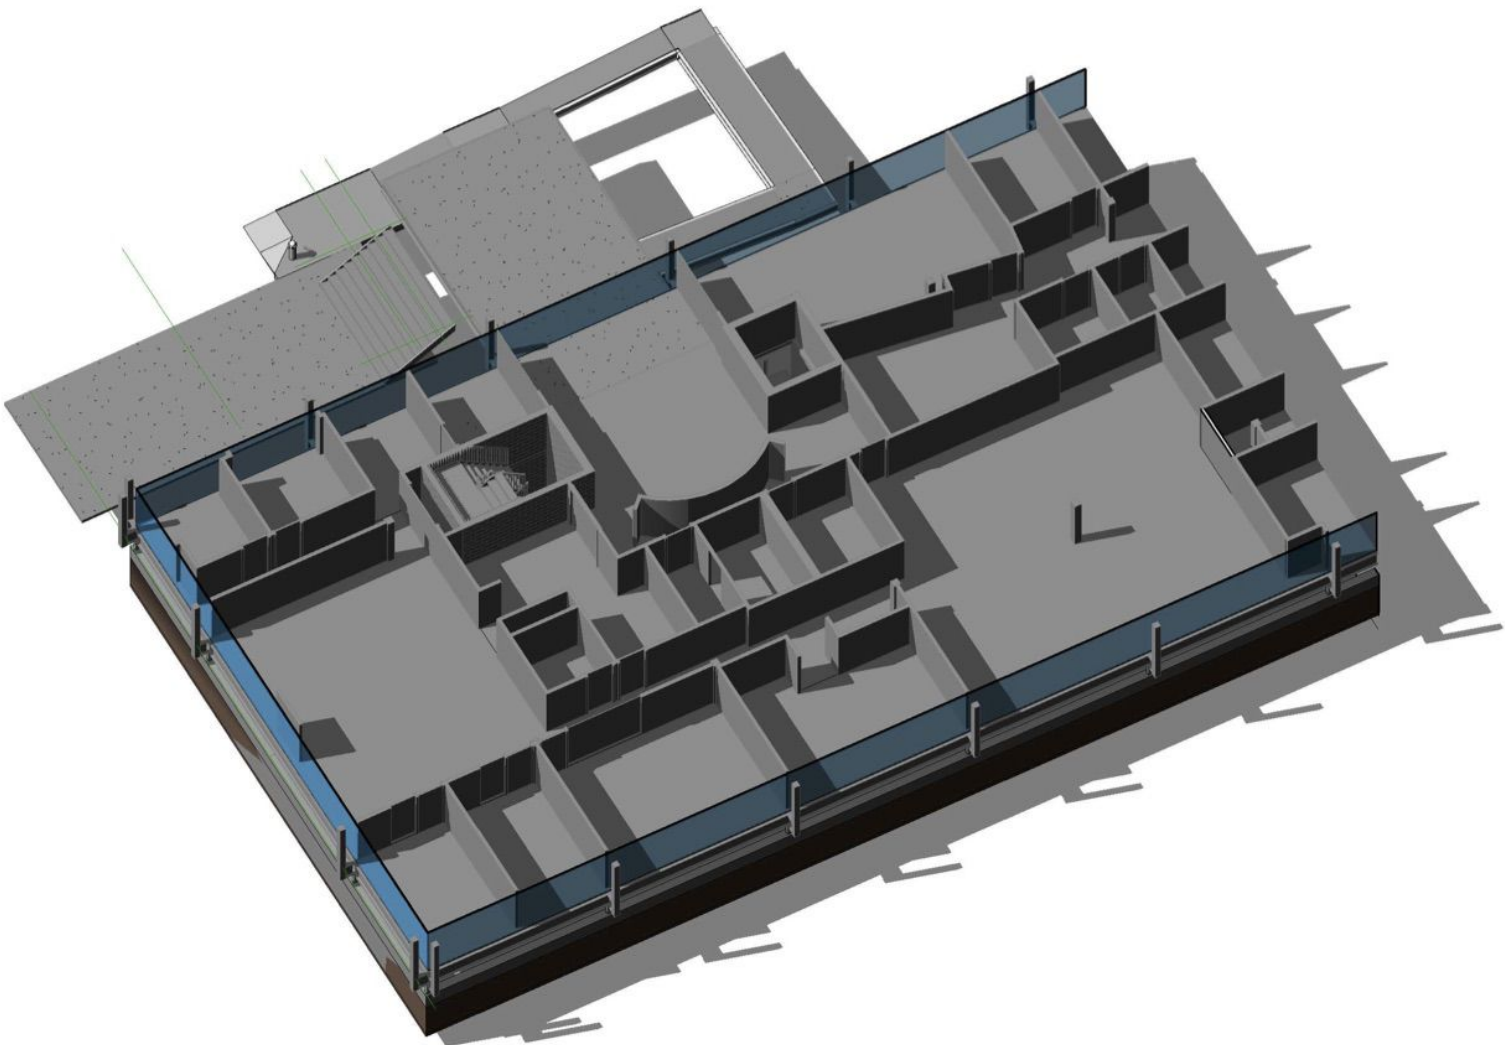

ONE16 Washington Avenue

EXISTING CONDITIONS

FIRST FLOOR

1,335 SF USABLE

KEY PLAN

www.candidgroup.com
For Leasing Information Please call (203) 239-5991

ONE16 Washington Avenue

EXISTING CONDITIONS

CANDID GROUP 
Real Estate Development, Management & Brokerage

www.candidgroup.com
For Leasing Information Please call (203) 239-5991

ONE16 Washington Avenue

EXISTING CONDITIONS

FIRST FLOOR

4,542 SF USABLE

KEY PLAN

www.candidgroup.com
For Leasing Information Please call (203) 239-5991

ONE16 Washington Avenue

EXISTING CONDITIONS

ONE16 Washington Avenue

EXISTING CONDITIONS

FIRST FLOOR

3,208 SF USABLE

KEY PLAN

THIRD FLOOR

KEY PLAN