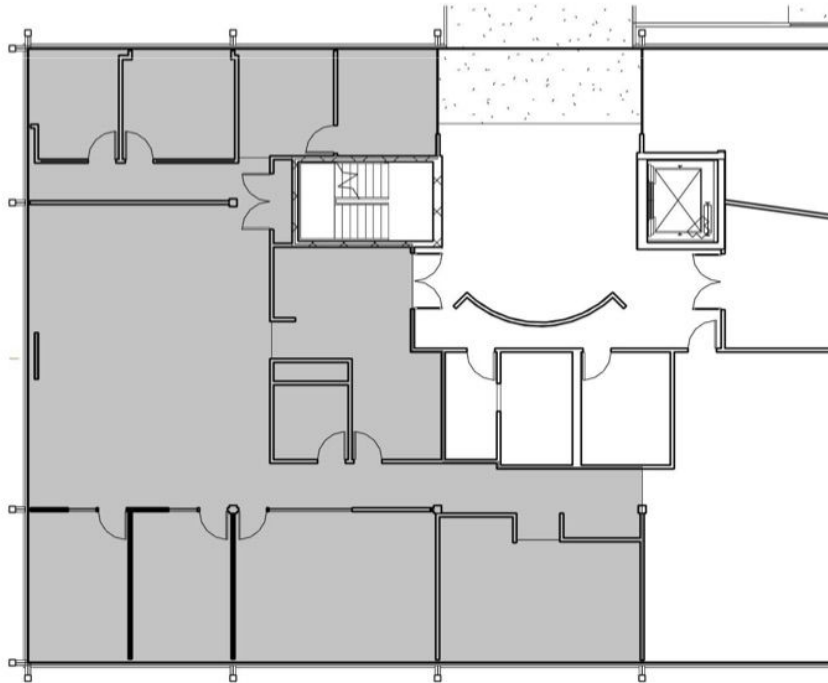

www.candidgroup.com
For Leasing Information Please call (203) 239-5991

ONE16 Washington Avenue

EXISTING CONDITIONS

ONE16 Washington Avenue

EXISTING CONDITIONS

FIRST FLOOR

3,208 SF USABLE

KEY PLAN