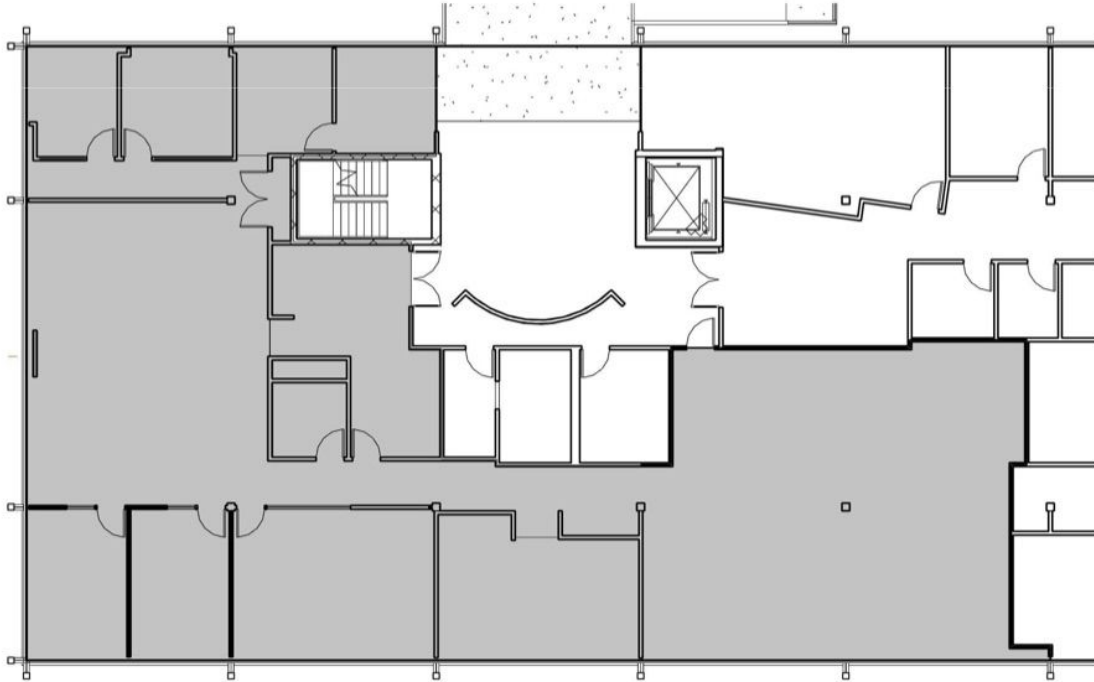

ONE16 Washington Avenue

EXISTING CONDITIONS

FIRST FLOOR

4,542 SF USABLE