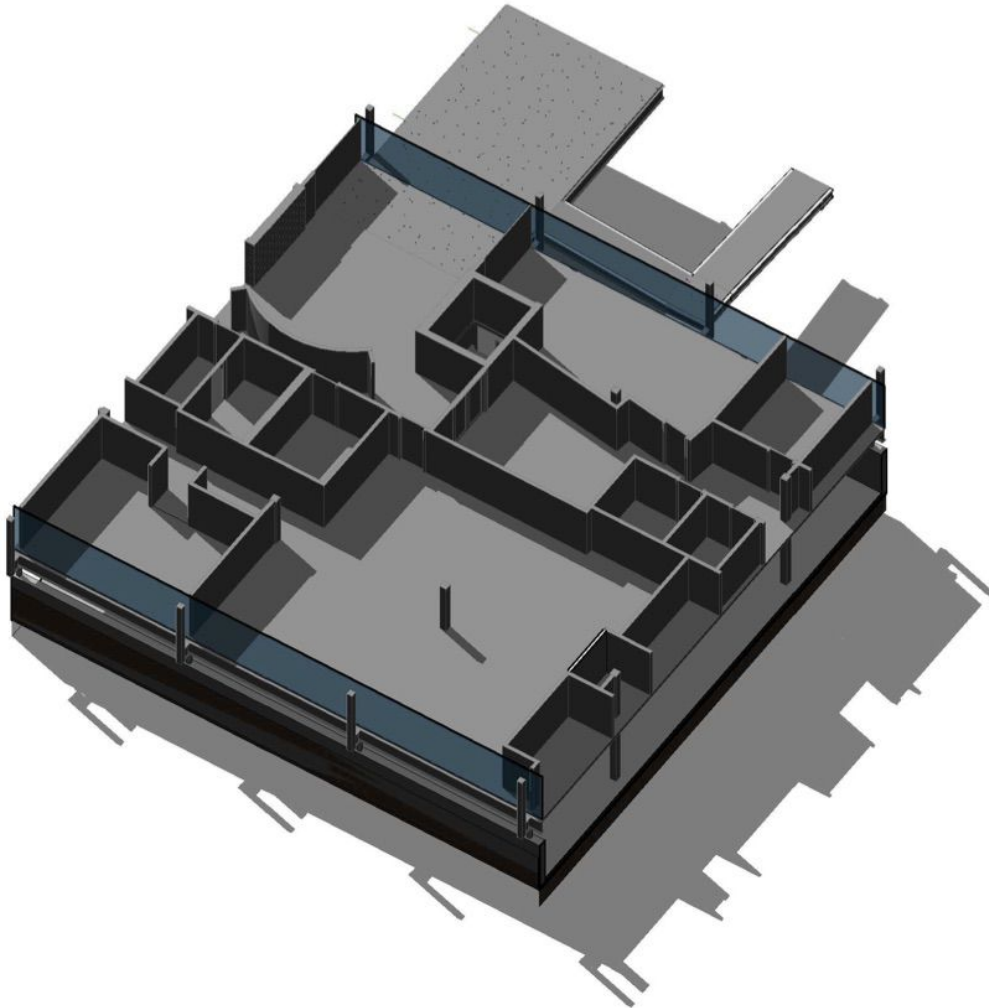

ONE16 Washington Avenue

EXISTING CONDITIONS