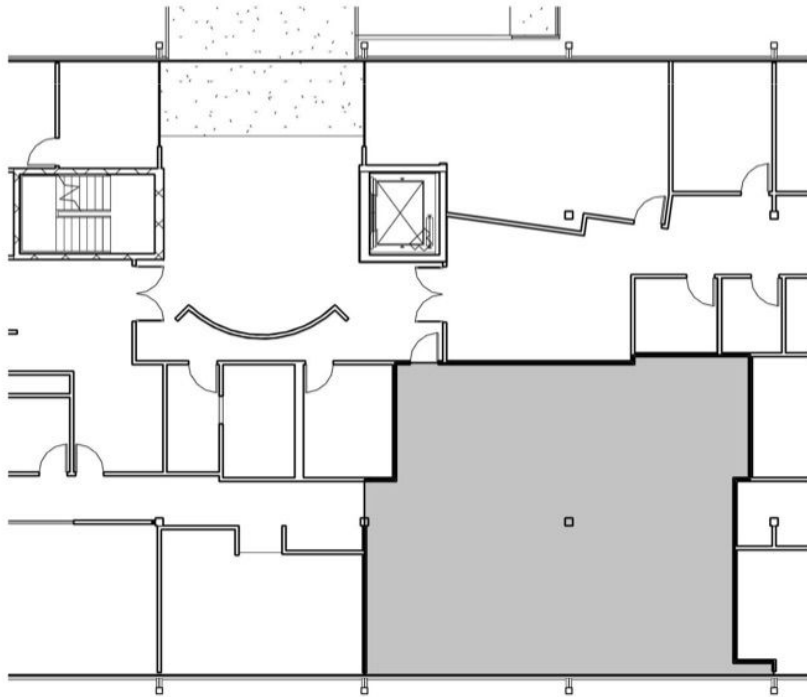

ONE16 Washington Avenue

EXISTING CONDITIONS

FIRST FLOOR

1,335 SF USABLE

KEY PLAN

www.candidgroup.com
For Leasing Information Please call (203) 239-5991

ONE16 Washington Avenue

EXISTING CONDITIONS

CANDID GROUP 
Real Estate Development, Management & Brokerage

www.candidgroup.com
For Leasing Information Please call (203) 239-5991

ONE16 Washington Avenue

EXISTING CONDITIONS

FIRST FLOOR

4,542 SF USABLE

KEY PLAN

THIRD FLOOR

KEY PLAN